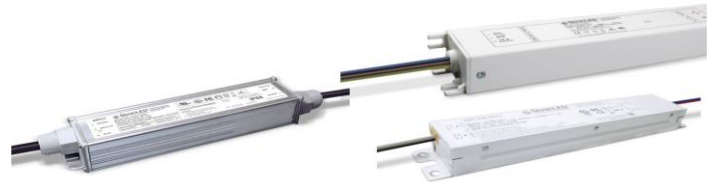

PSU — SIGNAGE

Power Supplies & Accessories				
	Part number	List Item (A,B,C)	Unit	Price per unit
Power Supplies - 12 Volt DC				
60W3, 60W, 12V, IP68	701507-60W3	A	each	98.90 лв.
60C3D, 60W, 12V, IP64 Dry & damp, dimmable (NEW!)	701507-60C3D	B	each	75.70 лв.
100W BP 12V, IP68 w. built in Arc Detection (NEW!)	701507-100EBP	B	each	179.00 лв.
Power Supplies - 24 Volt DC				
100W IP68 power supply (LEDStripe)	701895-24C1	B	each	135.85 лв.
300W IP54 power supply for large sign applications	701895-300T1	C	each	303.20 лв.
Power Supplies - 24 Volt DC - NEW!				
60S1D, 60W, IP64, dimmable (BrightLINE and Posterbox ID)	701895-60S1D	B	each	75.70 лв.
24S2D, 100W, IP54, 0-10V dimmable, double insulated cable (BrightLINE and Posterbox ID)	701895-24S2D	B	each	99.70 лв.
100L1, 100W, IP54 (BrightLINE and Posterbox ID) - 5Y warranty	701895-100L1	B	each	71.75 лв.
100L1D, 100W, IP54, 0-10V dimmable (BrightLINE and Posterbox ID) - 5Y warranty	701895-100L1D	B	each	79.75 лв.
12 V - 24 V DC Dimming Solutions				
12VDC-24VDC Bluetooth enabled dimming solution	601115	A	each	299.65 лв.
Accessories:				
3M UR2 Scotchlok Connectors (must be used with 3M tool E-9J)	410096-25	B	bag of 25ea	31.40 лв.
20AWG (0,75 mm²) Jacketed PLTC Cable (used for connections within letters)	400501-1200	B	30m roll	40.00 лв.
18AWG (1 mm²) Belden Jacketed PLTC Cable (used for letter-to-letter hook-ups etc.)	400299-1200	B	30m roll	109.10 лв.
18AWG (1 mm²) Belden Jacketed PLTC Cable (used for letter-to-letter hook-ups etc.)	400299	B	300m spool	963.50 лв.
Dimming controller, wired	701666	B	each	85.00 лв.